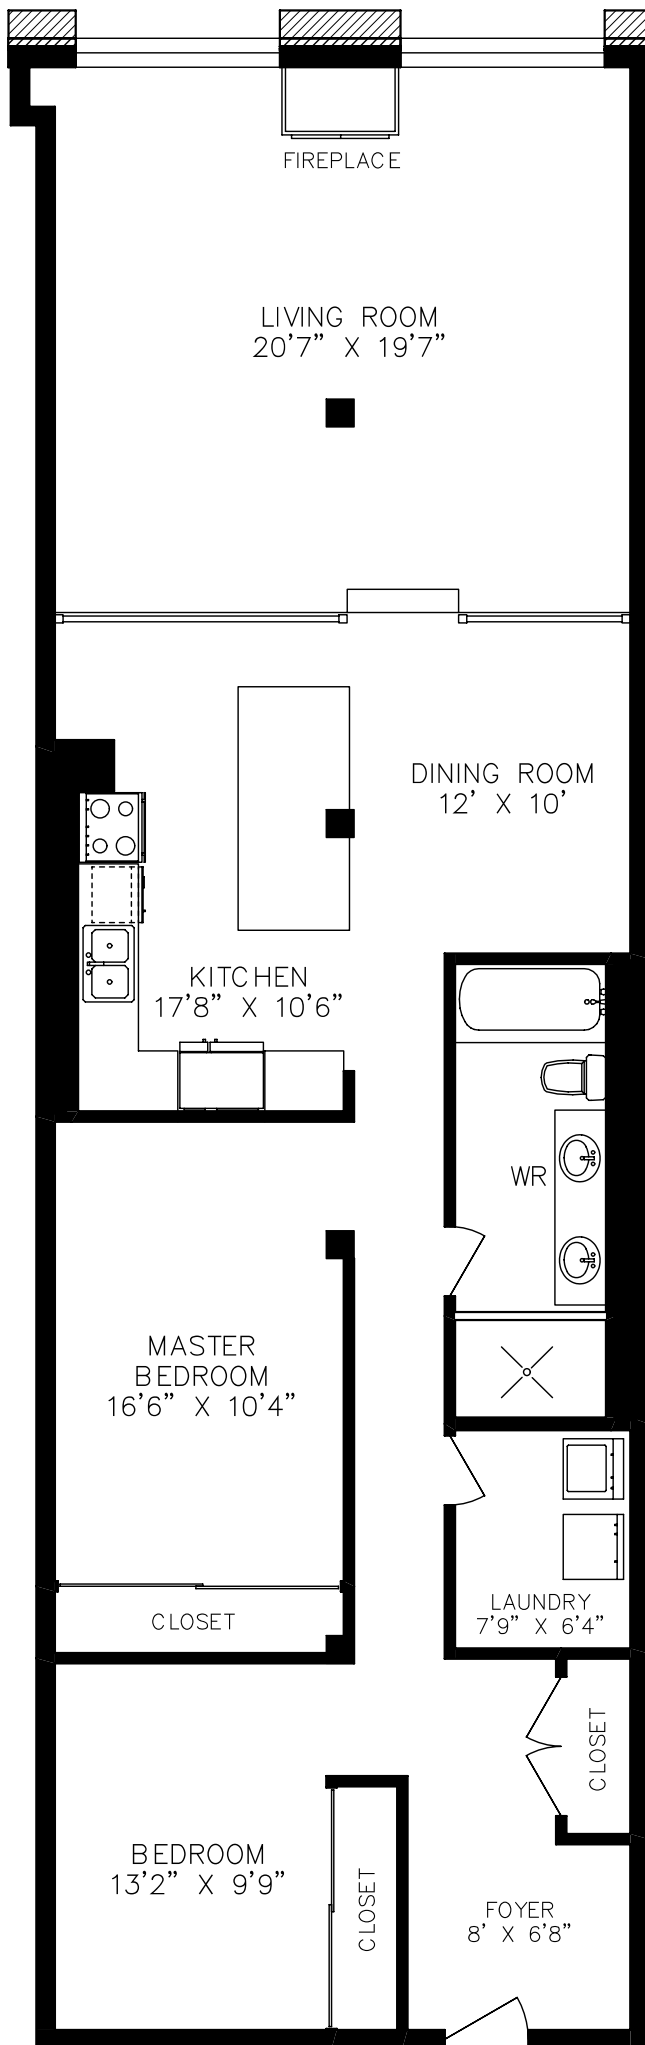

993 QUEEN STREET WEST

SUITE No. 104
1545 SQUARE FEET

AccuPlan
647 831 0439
accuplan@uniserve.com

PLANS AND AREA
CALCULATIONS ARE VERY
ACCURATE BUT MAY NOT BE 100%